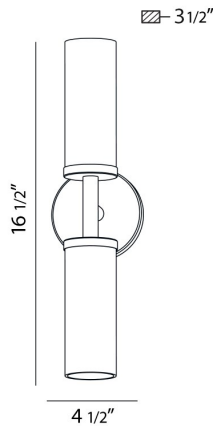

SYDNEY, WALL MOUNT

PRODUCT DETAILS

No.	:	SC-2SNE-25
Product Color	:	CHROME
Product Material	:	METAL
Shade / Accent Colour	:	WHITE
Shade / Accent Material	:	GLASS
Width	:	16.5"
Height	:	4.5"
Ext	:	3.5"
Weight	:	2.5lbs

LIGHT SOURCE DETAILS

Number of Bulbs	:	2
Light Source	:	Incandescent
Light Source Type	:	B13
Input Voltage	:	120V
Bulb Voltage	:	120V
Socket Type	:	E26
Wattage	:	60W
Total Wattage	:	120W
Bulb Included	:	No
Dimmable	:	Yes

OPTIONS AVAILABLE

ITEM NO.	FINISH	SHADE
SC-2SNE-25	CHROME	WHITE

TECHNICAL DETAILS

Mounting	:	Up or Down
Approval	:	

PROJECT INFORMATION

Job Name: Date: Category:

Comments: