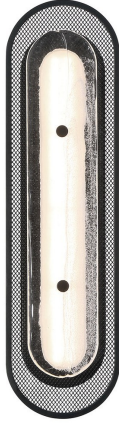

TRAMORE, 22" INTEGRATED LED WALL SCONCE

PRODUCT DETAILS

No.	:	49443-011
Product Color	:	MATTE BLACK
Product Material	:	STEEL
Shade / Accent Colour	:	GLASS
Shade / Accent Material	:	GLASS
Length	:	22"
Width	:	2.75"
Height	:	6"
Weight	:	7.4LBS

LIGHT SOURCE DETAILS

Number of Bulbs	:	1
Light Source	:	LED
Light Source Type	:	INTEGRATED LED
Input Voltage	:	120V
Bulb Voltage	:	120V
Wattage	:	1 X 20W
Total Wattage	:	20W
Delivered Lumens	:	890LM
Kelvin	:	3000K
CRI	:	90
Bulb Included	:	YES
Dimmable	:	YES

OPTIONS AVAILABLE

ITEM NO.	FINISH	SHADE
49443-011	MATTE BLACK	SILVER GLASS
49443-028	MATTE BLACK	ALABASTER

TECHNICAL DETAILS

Hanging Support Type	:	J-BOX
Beam Angle	:	270

PROJECT INFORMATION

Job Name: Date: Type: