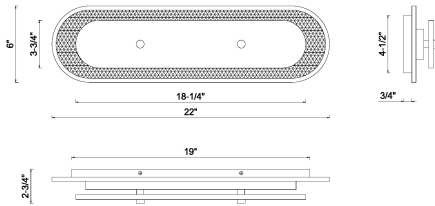

TRAMORE, 22" INTEGRATED LED WALL SCONCE

PRODUCT DETAILS

No.	:	49443-011
Product Color	:	MATTE BLACK
Product Material	:	STEEL
Shade / Accent Colour	:	GLASS
Shade / Accent Material	:	GLASS
Length	:	22"
Width	:	2.75"
Height	:	6"
Weight	:	7.4LBS

LIGHT SOURCE DETAILS

Number of Bulbs	:	1
Light Source	:	LED
Light Source Type	:	INTEGRATED LED
Input Voltage	:	120V
Bulb Voltage	:	120V
Wattage	:	1 X 20W
Total Wattage	:	20W
Delivered Lumens	:	890LM
Kelvin	:	3000K
CRI	:	90
Bulb Included	:	YES
Dimmable	:	YES

OPTIONS AVAILABLE

ITEM NO.	FINISH	SHADE
49443-011	MATTE BLACK	SILVER GLASS
49443-028	MATTE BLACK	ALABASTER

TECHNICAL DETAILS

Hanging Support Type	:	J-BOX
Beam Angle	:	270

PROJECT INFORMATION

Job Name: Date: Type: