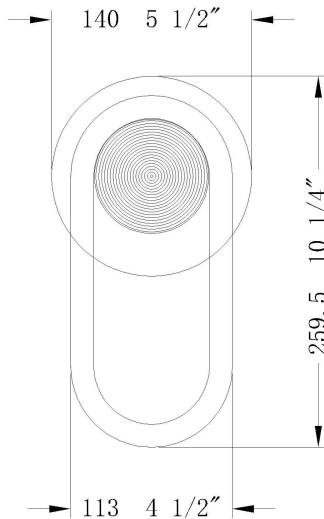

TECHNICAL DETAILS

Hanging Support Type	:	J-BOX
Approval	:	
Beam Angle	:	270

PROJECT INFORMATION

Job Name: Date: Type:

Comments: