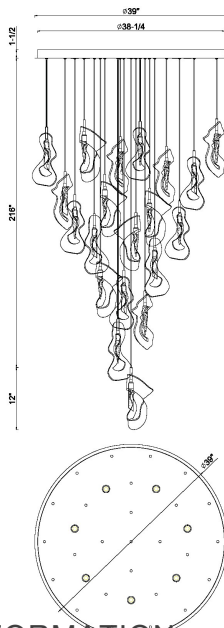

# NORAH, 26-LIGHT 39" INTEGRATED LED GRAND CHANDELIER

## PRODUCT DETAILS

No.	:	49238-020
Product Color	:	POLISHED NICKEL
Product Material	:	STEEL
Shade / Accent Colour	:	GLASS
Shade / Accent Material	:	GLASS
Diameter	:	39"
Height	:	16.5"
Weight	:	111.3LBS

## LIGHT SOURCE DETAILS

Number of Bulbs	:	33
Light Source	:	LED
Light Source Type	:	INTEGRATED LED
Input Voltage	:	120V
Bulb Voltage	:	24V
Wattage	:	33 X 2W
Total Wattage	:	80W
Delivered Lumens	:	4882LM
Kelvin	:	3000K
CRI	:	90
Bulb Included	:	YES
Dimmable	:	YES

## TECHNICAL DETAILS

Hanging Support Type	:	WIRE
Approval	:	<input type="checkbox"/>
Beam Angle	:	360