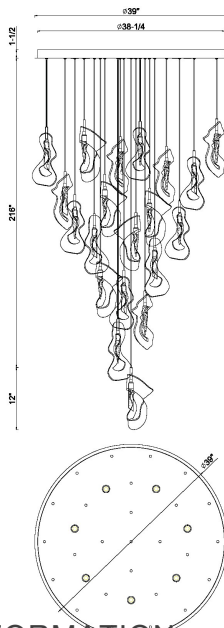

NORAH, 26-LIGHT 39" INTEGRATED LED GRAND CHANDELIER

PRODUCT DETAILS

No.	:	49238-013
Product Color	:	GOLD
Product Material	:	STEEL
Shade / Accent Colour	:	GLASS
Shade / Accent Material	:	GLASS
Diameter	:	39"
Height	:	16.5"
Weight	:	111.3LBS

LIGHT SOURCE DETAILS

Number of Bulbs	:	33
Light Source	:	LED
Light Source Type	:	INTEGRATED LED
Input Voltage	:	120V
Bulb Voltage	:	24V
Wattage	:	33 X 2W
Total Wattage	:	80W
Delivered Lumens	:	4882LM
Kelvin	:	3000K
CRI	:	90
Bulb Included	:	YES
Dimmable	:	YES

OPTIONS AVAILABLE

ITEM NO.	FINISH	SHADE
49238-013	GOLD	ORGANIC MIXED GLASS
49238-020	POLISHED NICKEL	ORGANIC MIXED GLASS

TECHNICAL DETAILS

Hanging Support Type	:	WIRE
Approval	:	<input type="checkbox"/>
Beam Angle	:	360