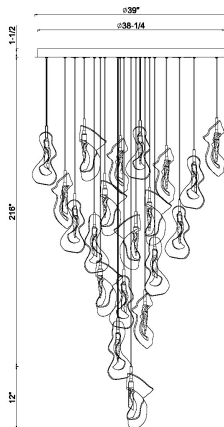

# NORAH, 26-LIGHT 39" INTEGRATED LED GRAND CHANDELIER

## PRODUCT DETAILS

No.	:	49238-013
Product Color	:	GOLD
Product Material	:	STEEL
Shade / Accent Colour	:	GLASS
Shade / Accent Material	:	GLASS
Diameter	:	39"
Height	:	16.5"
Weight	:	111.3LBS

## LIGHT SOURCE DETAILS

Number of Bulbs	:	33
Light Source	:	LED
Light Source Type	:	INTEGRATED LED
Input Voltage	:	120V
Bulb Voltage	:	24V
Wattage	:	33 X 2W
Total Wattage	:	80W
Delivered Lumens	:	4882LM
Kelvin	:	3000K
CRI	:	90
Bulb Included	:	YES
Dimmable	:	YES

## TECHNICAL DETAILS

Hanging Support Type	:	WIRE
Approval	:	<input type="checkbox"/>
Beam Angle	:	360