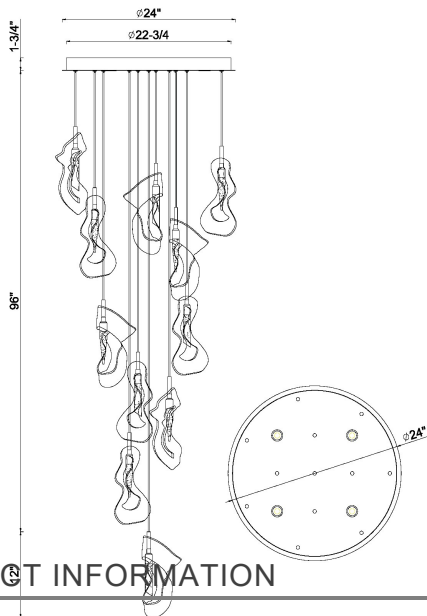

NORAH, 12-LIGHT 24" INTEGRATED LED MULTI DROP CHANDELIER

PRODUCT DETAILS

No.	:	49237-023
Product Color	:	POLISHED NICKEL
Product Material	:	STEEL
Shade / Accent Colour	:	GLASS
Shade / Accent Material	:	GLASS
Diameter	:	24"
Height	:	16.5"
Weight	:	45.1LBS

LIGHT SOURCE DETAILS

Number of Bulbs	:	12
Light Source	:	LED
Light Source Type	:	INTEGRATED LED
Input Voltage	:	120V
Bulb Voltage	:	24V
Wattage	:	12 X 2W
Total Wattage	:	40W
Delivered Lumens	:	2388LM
Kelvin	:	3000K
CRI	:	90
Bulb Included	:	YES
Dimmable	:	YES

OPTIONS AVAILABLE

ITEM NO.	FINISH	SHADE
49237-016	GOLD	ORGANIC MIXED GLASS
49237-023	POLISHED NICKEL	ORGANIC MIXED GLASS

TECHNICAL DETAILS

Hanging Support Type	:	WIRE
Approval	:	<input type="checkbox"/>
Beam Angle	:	360