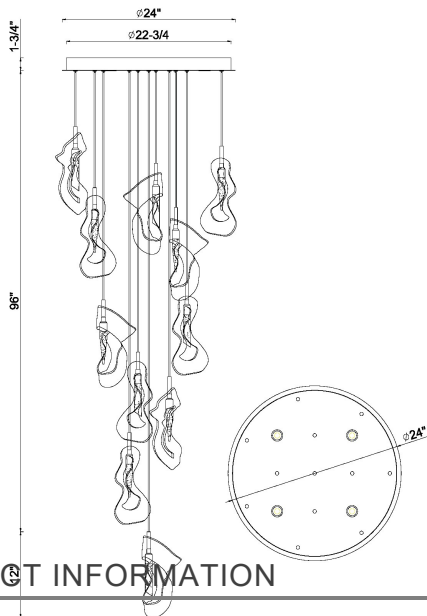

NORAH, 12-LIGHT 24" INTEGRATED LED MULTI DROP CHANDELIER

PRODUCT DETAILS

| | | |
|-------------------------|---|-----------|
| No. | : | 49237-016 |
| Product Color | : | GOLD |
| Product Material | : | STEEL |
| Shade / Accent Colour | : | GLASS |
| Shade / Accent Material | : | GLASS |
| Diameter | : | 24" |
| Height | : | 16.5" |
| Weight | : | 45.1LBS |

LIGHT SOURCE DETAILS

| | | |
|-------------------|---|----------------|
| Number of Bulbs | : | 12 |
| Light Source | : | LED |
| Light Source Type | : | INTEGRATED LED |
| Input Voltage | : | 120V |
| Bulb Voltage | : | 24V |
| Wattage | : | 12 X 2W |
| Total Wattage | : | 40W |
| Delivered Lumens | : | 2388LM |
| Kelvin | : | 3000K |
| CRI | : | 90 |
| Bulb Included | : | YES |
| Dimmable | : | YES |

TECHNICAL DETAILS

| | | |
|----------------------|---|--------------------------|
| Hanging Support Type | : | WIRE |
| Approval | : | <input type="checkbox"/> |
| Beam Angle | : | 360 |

PROJECT INFORMATION