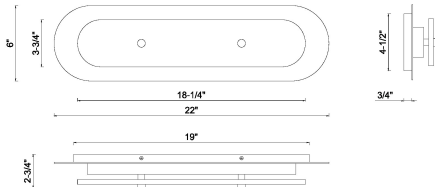

### PRODUCT DETAILS

No.	:	49173-024
Product Color	:	POWDER COAT BLACK
Product Material	:	STEEL
Shade / Accent Colour	:	ALABASTER
Shade / Accent Material	:	ALABASTER
Length	:	6"
Width	:	2.75"
Height	:	22"
Weight	:	7.4LBS

### LIGHT SOURCE DETAILS

Number of Bulbs	:	1
Light Source	:	LED
Light Source Type	:	INTEGRATED LED
Input Voltage	:	120V
Bulb Voltage	:	120V
Wattage	:	1 X 20W
Total Wattage	:	20W
Delivered Lumens	:	1112LM
Kelvin	:	3000K
CRI	:	90
Bulb Included	:	YES
Dimmable	:	YES

### TECHNICAL DETAILS

Hanging Support Type	:	J-BOX
Beam Angle	:	270