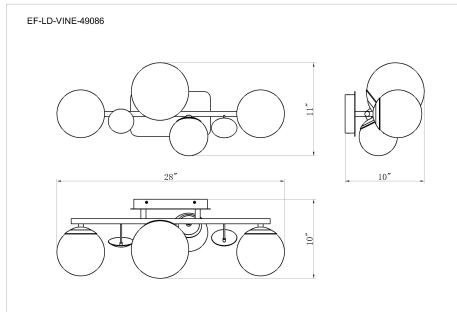

VINE, 4-LIGHT 28" INTEGRATED LED VANITY

PRODUCT DETAILS

No.	:	49086-027
Product Color	:	POLISHED NICKEL
Product Material	:	STEEL
Shade / Accent Colour	:	GLASS
Shade / Accent Material	:	GLASS
Length	:	28"
Width	:	10"
Height	:	7.5"
Weight	:	7.4LBS

LIGHT SOURCE DETAILS

Number of Bulbs	:	4
Light Source	:	LED
Light Source Type	:	INTEGRATED LED
Input Voltage	:	120V
Bulb Voltage	:	24V
Wattage	:	4 X 8W
Total Wattage	:	32W
Delivered Lumens	:	2535LM
Kelvin	:	3000K
CRI	:	90
Bulb Included	:	YES
Dimmable	:	YES

OPTIONS AVAILABLE

ITEM NO.	FINISH	SHADE
49086-010	GOLD	OPAL WHITE
49086-027	POLISHED NICKEL	OPAL WHITE

TECHNICAL DETAILS

Hanging Support Type	:	J-BOX
Beam Angle	:	360

PROJECT INFORMATION

Job Name: Date: Type:

Comments: