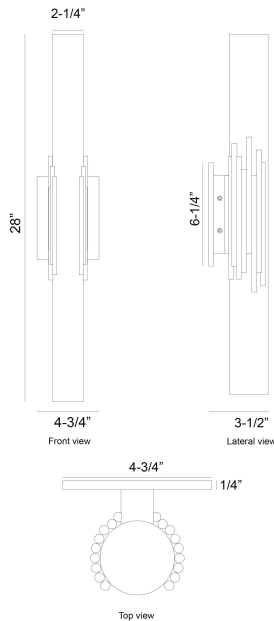

VENNA, 28" INTEGRATED LED OUTDOOR WALL SCONCE

PRODUCT DETAILS

No.	:	49036-015
Product Color	:	URBAN BRONZE
Product Material	:	STEEL
Shade / Accent Colour	:	ALABASTER
Shade / Accent Material	:	ALABASTER
Length	:	2.75"
Width	:	3.5"
Height	:	28"
Weight	:	8.2LBS

LIGHT SOURCE DETAILS

Number of Bulbs	:	1
Light Source	:	LED
Light Source Type	:	INTEGRATED LED
Input Voltage	:	120V
Bulb Voltage	:	120V
Wattage	:	1 X 30W
Total Wattage	:	30W
Delivered Lumens	:	1547LM
Kelvin	:	3500K
CRI	:	90
Bulb Included	:	YES
Dimmable	:	YES

OPTIONS AVAILABLE

ITEM NO.	FINISH	SHADE
49036-015	URBAN BRONZE	ALABASTER

TECHNICAL DETAILS

Hanging Support Type	:	J-BOX
Approval	:	
Beam Angle	:	270

PROJECT INFORMATION

Job Name: Date: Type:

Comments: