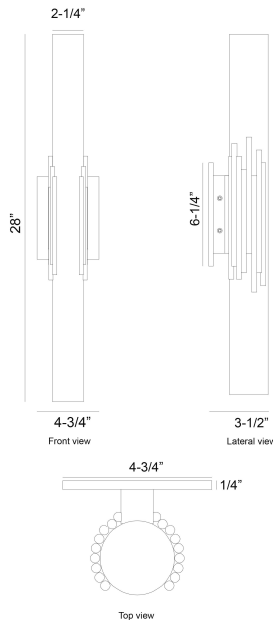

VENNA, 28" INTEGRATED LED WALL SCONCE

PRODUCT DETAILS

No.	:	49035-018
Product Color	:	ANTIQUÉ BRASS
Product Material	:	STEEL
Shade / Accent Colour	:	ALABASTER
Shade / Accent Material	:	ALABASTER
Length	:	2.75"
Width	:	3.5"
Height	:	28"
Weight	:	8.2LBS

LIGHT SOURCE DETAILS

Number of Bulbs	:	1
Light Source	:	LED
Light Source Type	:	INTEGRATED LED
Input Voltage	:	120V
Bulb Voltage	:	120V
Wattage	:	1 X 30W
Total Wattage	:	30W
Delivered Lumens	:	1547LM
Kelvin	:	3500K
CRI	:	90
Bulb Included	:	YES
Dimmable	:	YES

OPTIONS AVAILABLE

ITEM NO.	FINISH	SHADE
49035-018	ANTIQUÉ BRASS	ALABASTER
49035-025		

TECHNICAL DETAILS

Hanging Support Type	:	J-BOX
Beam Angle	:	270

PROJECT INFORMATION

Job Name: Date: Type:

Comments: