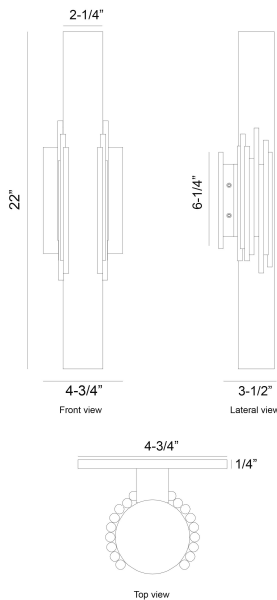

## VENNA, 22" INTEGRATED LED OUTDOOR WALL SCONCE

### PRODUCT DETAILS

No.	:	49034-011
Product Color	:	URBAN BRONZE
Product Material	:	STEEL
Shade / Accent Colour	:	ALABASTER
Shade / Accent Material	:	ALABASTER
Length	:	2.75"
Width	:	3.5"
Height	:	22"
Weight	:	6.9LBS

### TECHNICAL DETAILS

Hanging Support Type	:	J-BOX
Approval	:	
Beam Angle	:	270