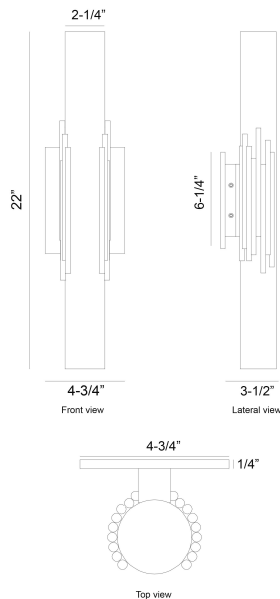

### PRODUCT DETAILS

No.	:	49033-014
Product Color	:	ANTIQU BRASS
Product Material	:	STEEL
Shade / Accent Colour	:	ALABASTER
Shade / Accent Material	:	ALABASTER
Length	:	2.75"
Width	:	3.5"
Height	:	22"
Weight	:	6.9LBS

### LIGHT SOURCE DETAILS

Number of Bulbs	:	1
Light Source	:	LED
Light Source Type	:	INTEGRATED LED
Input Voltage	:	120V
Bulb Voltage	:	120V
Wattage	:	1 X 25W
Total Wattage	:	25W
Delivered Lumens	:	1374LM
Kelvin	:	3500K
CRI	:	90
Bulb Included	:	YES
Dimmable	:	YES

### TECHNICAL DETAILS

Hanging Support Type	:	J-BOX
Beam Angle	:	270