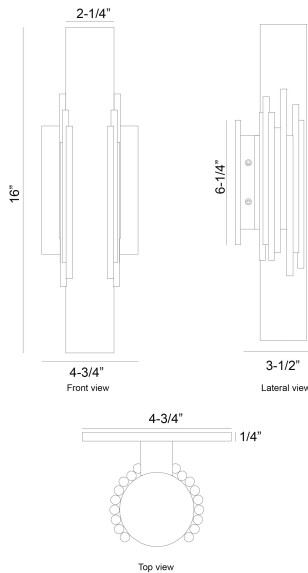

No. : 49032-017
 Product Color : URBAN BRONZE
 Product Material : STEEL
 Shade / Accent Colour : ALABASTER
 Shade / Accent Material : ALABASTER
 Length : 2.75"
 Width : 3.5"
 Height : 16"
 Weight : 5.5LBS

LIGHT SOURCE DETAILS

Number of Bulbs : 1
 Light Source : LED
 Light Source Type : INTEGRATED LED
 Input Voltage : 120V
 Bulb Voltage : 120V
 Wattage : 1 X 18W
 Total Wattage : 18W
 Delivered Lumens : 968LM
 Kelvin : 3500K
 CRI : 90
 Bulb Included : YES
 Dimmable : YES

OPTIONS AVAILABLE

ITEM NO.	FINISH	SHADE
49032-017	URBAN BRONZE	ALABASTER

TECHNICAL DETAILS

Hanging Support Type : J-BOX
 Approval : 
 Beam Angle : 270

PROJECT INFORMATION

Job Name: Date: Type:

Comments: