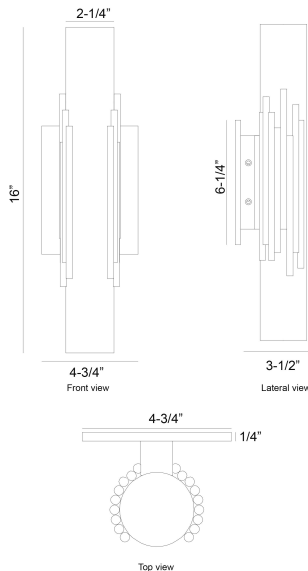

### PRODUCT DETAILS

No.	:	49032-017
Product Color	:	URBAN BRONZE
Product Material	:	STEEL
Shade / Accent Colour	:	ALABASTER
Shade / Accent Material	:	ALABASTER
Length	:	2.75"
Width	:	3.5"
Height	:	16"
Weight	:	5.5LBS

### LIGHT SOURCE DETAILS

Number of Bulbs	:	1
Light Source	:	LED
Light Source Type	:	INTEGRATED LED
Input Voltage	:	120V
Bulb Voltage	:	120V
Wattage	:	1 X 18W
Total Wattage	:	18W
Delivered Lumens	:	968LM
Kelvin	:	3500K
CRI	:	90
Bulb Included	:	YES
Dimmable	:	YES

### TECHNICAL DETAILS

Hanging Support Type	:	J-BOX
Approval	:	
Beam Angle	:	270