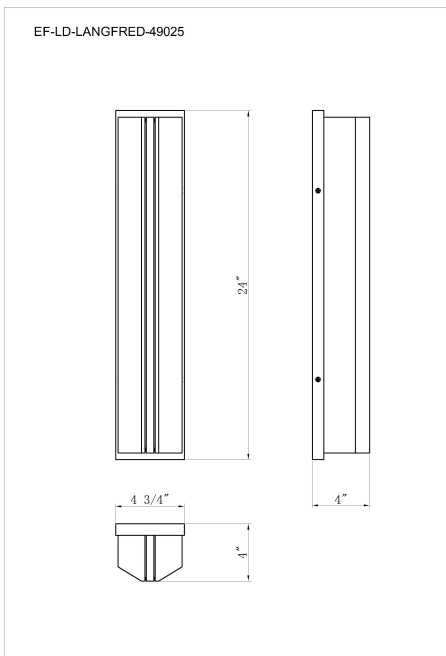

LANGFERD, 24" INTEGRATED LED OUTDOOR WALL SCONCE

PRODUCT DETAILS

No.	:	49025-026
Product Color	:	MATTE BLACK
Product Material	:	STEEL
Shade / Accent Colour	:	GLASS
Shade / Accent Material	:	GLASS
Length	:	4.75"
Width	:	3.875"
Height	:	24"
Weight	:	17.6LBS

OPTIONS AVAILABLE

ITEM NO.	FINISH	SHADE
49025-019	GOLD	CLEAR
49025-026	MATTE BLACK	CLEAR

TECHNICAL DETAILS

Hanging Support Type	:	J-BOX
Beam Angle	:	270

PROJECT INFORMATION

Job Name: Date: Type:

Comments: