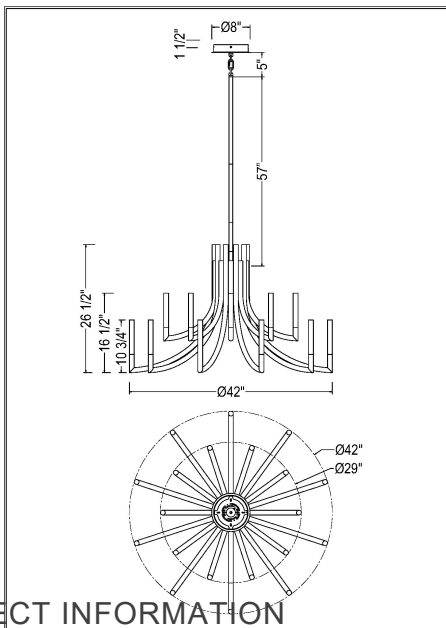

OLETTE, 2-TIERS LIGHT 42" INTEGRATED LED GRAND CHANDELIER

PRODUCT DETAILS

No.	:	49012-033
Product Color	:	MATTE BLACK
Product Material	:	STEEL
Shade / Accent Colour	:	ACRYLIC
Shade / Accent Material	:	ACRYLIC
Diameter	:	42"
Height	:	26.5"
Weight	:	47.8LBS

LIGHT SOURCE DETAILS

Number of Bulbs	:	20
Light Source	:	LED
Light Source Type	:	INTEGRATED LED
Input Voltage	:	120V
Bulb Voltage	:	36V
Wattage	:	20 X 4W
Total Wattage	:	80W
Delivered Lumens	:	3873LM
Kelvin	:	3500K
CRI	:	90
Bulb Included	:	YES
Dimmable	:	YES

OPTIONS AVAILABLE

ITEM NO.	FINISH	SHADE
49012-019	GOLD	
49012-026	BRUSHED NICKEL	
49012-033	MATTE BLACK	

TECHNICAL DETAILS

Hanging Support Type	:	ROD
Approval	:	<input type="checkbox"/>
Beam Angle	:	360

PROJECT INFORMATION