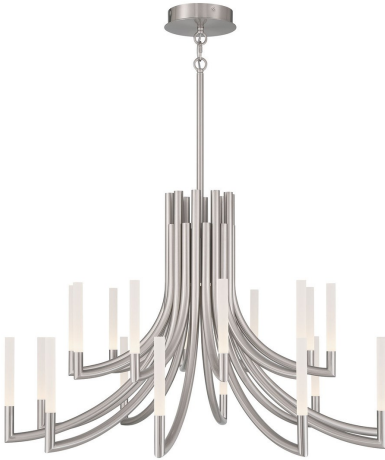

OLETTE, 2-TIERS LIGHT 42" INTEGRATED LED GRAND CHANDELIER

PRODUCT DETAILS

No.	:	49012-026
Product Color	:	BRUSHED NICKEL
Product Material	:	STEEL
Shade / Accent Colour	:	ACRYLIC
Shade / Accent Material	:	ACRYLIC
Diameter	:	42"
Height	:	26.5"
Weight	:	47.8LBS

LIGHT SOURCE DETAILS

Number of Bulbs	:	20
Light Source	:	LED
Light Source Type	:	INTEGRATED LED
Input Voltage	:	120V
Bulb Voltage	:	36V
Wattage	:	20 X 4W
Total Wattage	:	80W
Delivered Lumens	:	3873LM
Kelvin	:	3500K
CRI	:	90
Bulb Included	:	YES
Dimmable	:	YES

OPTIONS AVAILABLE

ITEM NO.	FINISH	SHADE
49012-019	GOLD	
49012-026	BRUSHED NICKEL	
49012-033	MATTE BLACK	

TECHNICAL DETAILS

Hanging Support Type	:	ROD
Approval	:	<input type="checkbox"/>
Beam Angle	:	360

PROJECT INFORMATION