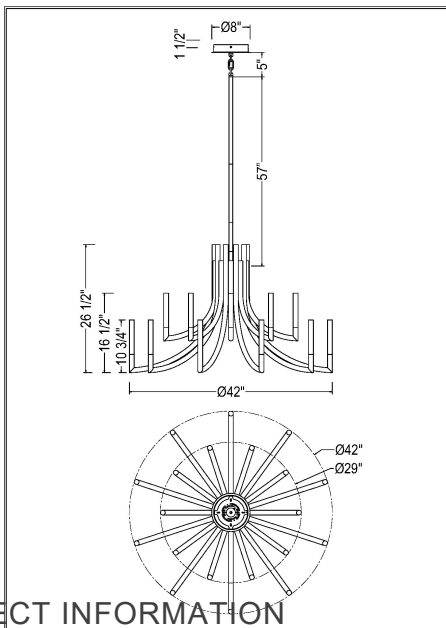

OLETTE, 2-TIERS LIGHT 42" INTEGRATED LED GRAND CHANDELIER

PRODUCT DETAILS

No.	:	49012-026
Product Color	:	BRUSHED NICKEL
Product Material	:	STEEL
Shade / Accent Colour	:	ACRYLIC
Shade / Accent Material	:	ACRYLIC
Diameter	:	42"
Height	:	26.5"
Weight	:	47.8LBS

LIGHT SOURCE DETAILS

Number of Bulbs	:	20
Light Source	:	LED
Light Source Type	:	INTEGRATED LED
Input Voltage	:	120V
Bulb Voltage	:	36V
Wattage	:	20 X 4W
Total Wattage	:	80W
Delivered Lumens	:	3873LM
Kelvin	:	3500K
CRI	:	90
Bulb Included	:	YES
Dimmable	:	YES

OPTIONS AVAILABLE

ITEM NO.	FINISH	SHADE
49012-019	GOLD	
49012-026	BRUSHED NICKEL	
49012-033	MATTE BLACK	

TECHNICAL DETAILS

Hanging Support Type	:	ROD
Approval	:	<input type="checkbox"/>
Beam Angle	:	360

PROJECT INFORMATION