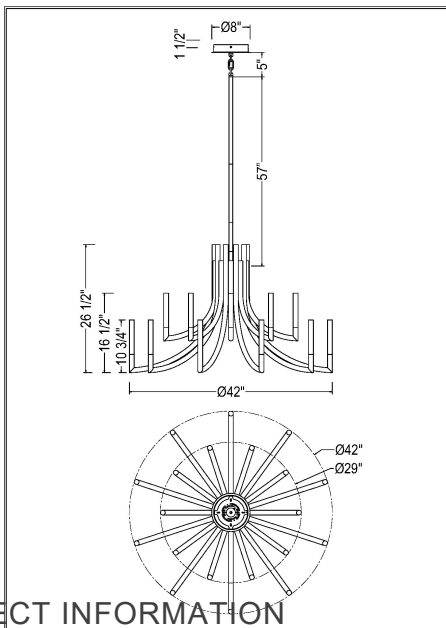

OLETTE, 2-TIERS LIGHT 42" INTEGRATED LED GRAND CHANDELIER

PRODUCT DETAILS

No.	:	49012-019
Product Color	:	GOLD
Product Material	:	STEEL
Shade / Accent Colour	:	ACRYLIC
Shade / Accent Material	:	ACRYLIC
Diameter	:	42"
Height	:	26.5"
Weight	:	47.8LBS

LIGHT SOURCE DETAILS

Number of Bulbs	:	20
Light Source	:	LED
Light Source Type	:	INTEGRATED LED
Input Voltage	:	120V
Bulb Voltage	:	36V
Wattage	:	20 X 4W
Total Wattage	:	80W
Delivered Lumens	:	3873LM
Kelvin	:	3500K
CRI	:	90
Bulb Included	:	YES
Dimmable	:	YES

OPTIONS AVAILABLE

ITEM NO.	FINISH	SHADE
49012-019	GOLD	
49012-026	BRUSHED NICKEL	
49012-033	MATTE BLACK	

TECHNICAL DETAILS

Hanging Support Type	:	ROD
Approval	:	<input type="checkbox"/>
Beam Angle	:	360

PROJECT INFORMATION