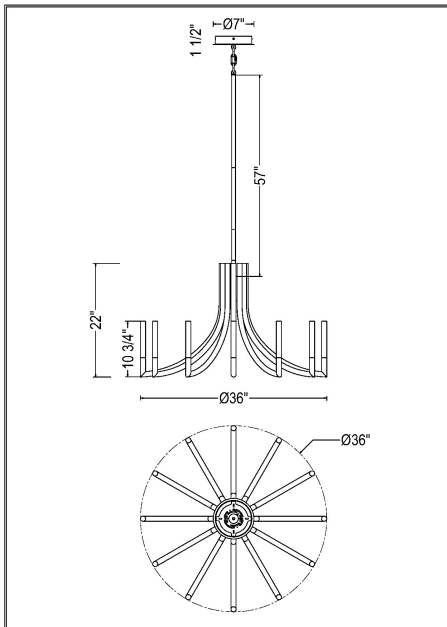

OLETTE, 12-LIGHT 36" INTEGRATED LED CHANDELIER

PRODUCT DETAILS

No.	:	49011-036
Product Color	:	MATTE BLACK
Product Material	:	STEEL
Shade / Accent Colour	:	ACRYLIC
Shade / Accent Material	:	ACRYLIC
Diameter	:	36"
Height	:	22"
Weight	:	29.9LBS

LIGHT SOURCE DETAILS

Number of Bulbs	:	12
Light Source	:	LED
Light Source Type	:	INTEGRATED LED
Input Voltage	:	120V
Bulb Voltage	:	36V
Wattage	:	12 X 3.34W
Total Wattage	:	40W
Delivered Lumens	:	1933LM
Kelvin	:	3000K
CRI	:	90
Bulb Included	:	YES
Dimmable	:	YES

OPTIONS AVAILABLE

ITEM NO.	FINISH	SHADE
49011-012	GOLD	
49011-029	BRUSHED NICKEL	
49011-036	MATTE BLACK	

TECHNICAL DETAILS

Hanging Support Type	:	ROD
Approval	:	<input type="checkbox"/>
Beam Angle	:	360

PROJECT INFORMATION