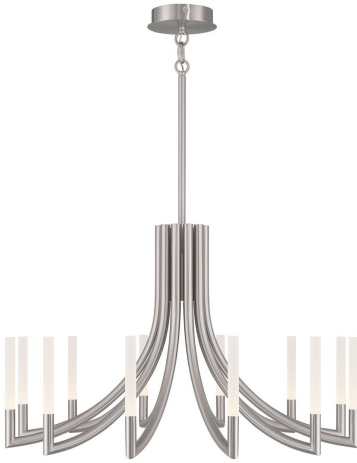

OLETTE, 12-LIGHT 36" INTEGRATED LED CHANDELIER

PRODUCT DETAILS

No.	:	49011-029
Product Color	:	BRUSHED NICKEL
Product Material	:	STEEL
Shade / Accent Colour	:	ACRYLIC
Shade / Accent Material	:	ACRYLIC
Diameter	:	36"
Height	:	22"
Weight	:	29.9LBS

LIGHT SOURCE DETAILS

Number of Bulbs	:	12
Light Source	:	LED
Light Source Type	:	INTEGRATED LED
Input Voltage	:	120V
Bulb Voltage	:	36V
Wattage	:	12 X 3.34W
Total Wattage	:	40W
Delivered Lumens	:	1933LM
Kelvin	:	3000K
CRI	:	90
Bulb Included	:	YES
Dimmable	:	YES

OPTIONS AVAILABLE

ITEM NO.	FINISH	SHADE
49011-012	GOLD	
49011-029	BRUSHED NICKEL	
49011-036	MATTE BLACK	

TECHNICAL DETAILS

Hanging Support Type	:	ROD
Approval	:	<input type="checkbox"/>
Beam Angle	:	360

PROJECT INFORMATION