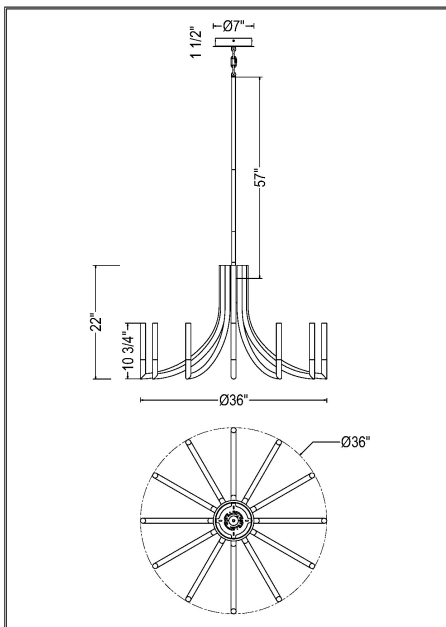

OLETTE, 12-LIGHT 36" INTEGRATED LED CHANDELIER

PRODUCT DETAILS

No.	:	49011-029
Product Color	:	BRUSHED NICKEL
Product Material	:	STEEL
Shade / Accent Colour	:	ACRYLIC
Shade / Accent Material	:	ACRYLIC
Diameter	:	36"
Height	:	22"
Weight	:	29.9LBS

LIGHT SOURCE DETAILS

Number of Bulbs	:	12
Light Source	:	LED
Light Source Type	:	INTEGRATED LED
Input Voltage	:	120V
Bulb Voltage	:	36V
Wattage	:	12 X 3.34W
Total Wattage	:	40W
Delivered Lumens	:	1933LM
Kelvin	:	3000K
CRI	:	90
Bulb Included	:	YES
Dimmable	:	YES

OPTIONS AVAILABLE

ITEM NO.	FINISH	SHADE
49011-012	GOLD	
49011-029	BRUSHED NICKEL	
49011-036	MATTE BLACK	

TECHNICAL DETAILS

Hanging Support Type	:	ROD
Approval	:	<input type="checkbox"/>
Beam Angle	:	360

PROJECT INFORMATION