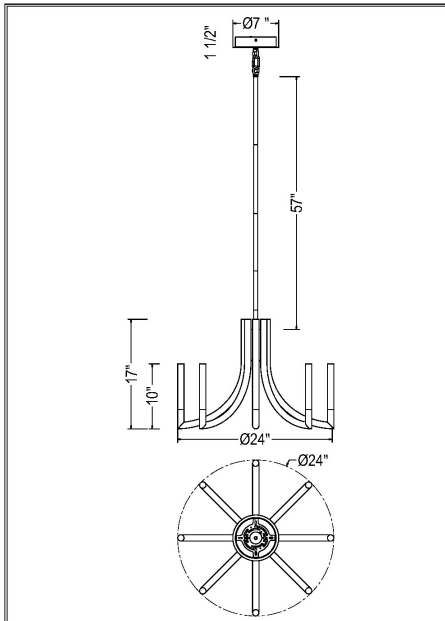

OLETTE, 8-LIGHT 24" INTEGRATED LED PENDANT CHANDELIER

PRODUCT DETAILS

No.	:	49010-039
Product Color	:	MATTE BLACK
Product Material	:	STEEL
Shade / Accent Colour	:	ACRYLIC
Shade / Accent Material	:	ACRYLIC
Diameter	:	24"
Height	:	17"
Weight	:	17.1LBS

LIGHT SOURCE DETAILS

Number of Bulbs	:	8
Light Source	:	LED
Light Source Type	:	INTEGRATED LED
Input Voltage	:	120V
Bulb Voltage	:	36V
Wattage	:	8 X 4W
Total Wattage	:	32W
Delivered Lumens	:	1489LM
Kelvin	:	3000K
CRI	:	90
Bulb Included	:	YES
Dimmable	:	YES

OPTIONS AVAILABLE

ITEM NO.	FINISH	SHADE
49010-015	GOLD	
49010-022	BRUSHED NICKEL	
49010-039	MATTE BLACK	

TECHNICAL DETAILS

Hanging Support Type	:	ROD
Approval	:	<input type="checkbox"/>
Beam Angle	:	360

PROJECT INFORMATION