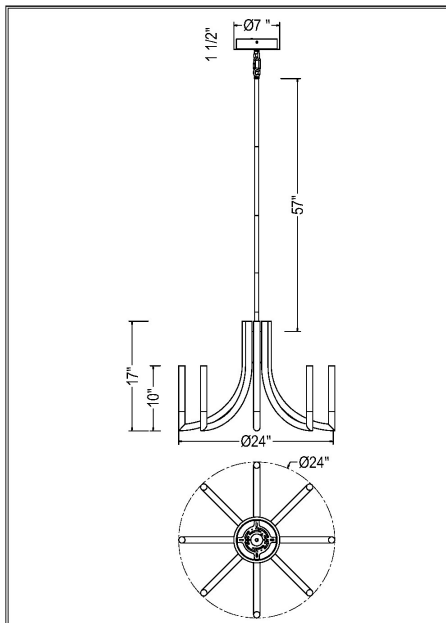

OLETTE, 8-LIGHT 24" INTEGRATED LED PENDANT CHANDELIER

PRODUCT DETAILS

No.	:	49010-022
Product Color	:	BRUSHED NICKEL
Product Material	:	STEEL
Shade / Accent Colour	:	ACRYLIC
Shade / Accent Material	:	ACRYLIC
Diameter	:	24"
Height	:	17"
Weight	:	17.1LBS

LIGHT SOURCE DETAILS

Number of Bulbs	:	8
Light Source	:	LED
Light Source Type	:	INTEGRATED LED
Input Voltage	:	120V
Bulb Voltage	:	36V
Wattage	:	8 X 4W
Total Wattage	:	32W
Delivered Lumens	:	1489LM
Kelvin	:	3000K
CRI	:	90
Bulb Included	:	YES
Dimmable	:	YES

OPTIONS AVAILABLE

ITEM NO.	FINISH	SHADE
49010-015	GOLD	
49010-022	BRUSHED NICKEL	
49010-039	MATTE BLACK	

TECHNICAL DETAILS

Hanging Support Type	:	ROD
Approval	:	<input type="checkbox"/>
Beam Angle	:	360

PROJECT INFORMATION