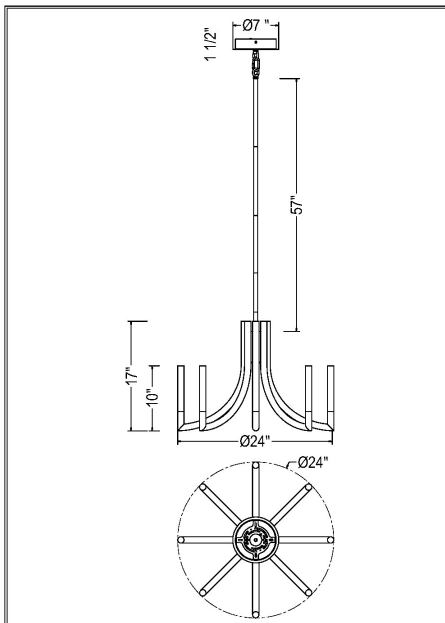

TECHNICAL DETAILS

Hanging Support Type	:	ROD
Approval	:	☐
Beam Angle	:	360

PROJECT INFORMATION

Job Name: Date: Type:

Comments: