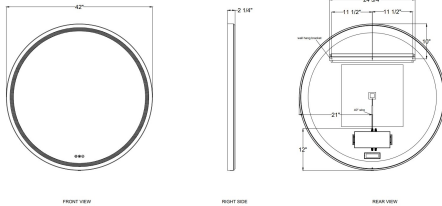

### PRODUCT DETAILS

No. : 48977-012  
Product Color : BRUSHED GOLD  
Product Material : ALUMINUM  
Width : 2.125"  
Diameter : 42"  
Weight : 37.4LBS

### TECHNICAL DETAILS

Hanging Support Type : Z-BAR  
Beam Angle : 360