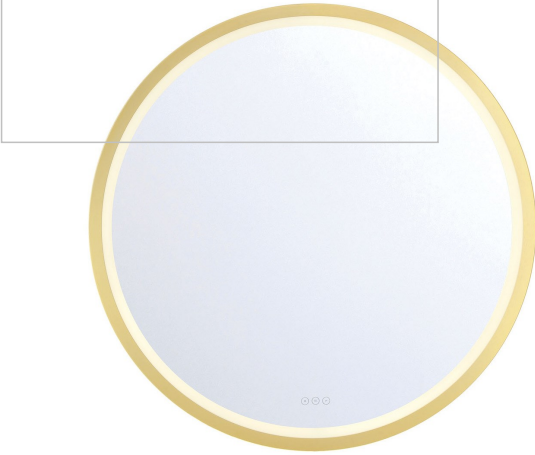

## ARTELL, 42" INTEGRATED LED MIRROR

### PRODUCT DETAILS

No. : 48977-012  
Product Color : BRUSHED GOLD  
Product Material : ALUMINUM  
Width : 2.125"  
Diameter : 42"  
Weight : 37.4LBS