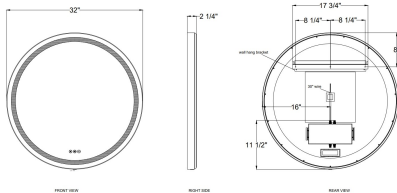

### PRODUCT DETAILS

No.	:	48976-022
Product Color	:	BRUSHED SILVER
Product Material	:	ALUMINUM
Width	:	2.125"
Diameter	:	32"
Weight	:	23.5LBS

### TECHNICAL DETAILS

Hanging Support Type	:	Z-BAR
Beam Angle	:	360