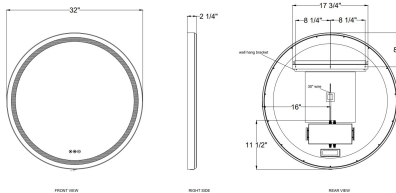

### PRODUCT DETAILS

No.	:	48976-015
Product Color	:	BRUSHED GOLD
Product Material	:	ALUMINUM
Width	:	2.125"
Diameter	:	32"
Weight	:	23.5LBS

### TECHNICAL DETAILS

Hanging Support Type	:	Z-BAR
Beam Angle	:	360