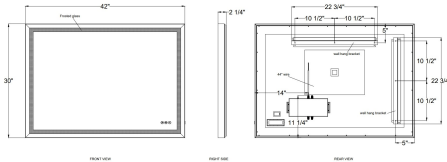

OPTIONS AVAILABLE

ITEM NO.	FINISH	SHADE
48975-018	BRUSHED GOLD	
48975-025	BRUSHED SILVER	
48975-032	BRUSHED BLACK	

TECHNICAL DETAILS

Hanging Support Type : Z-BAR
Beam Angle : 360

PROJECT INFORMATION

Job Name: Date: Type: