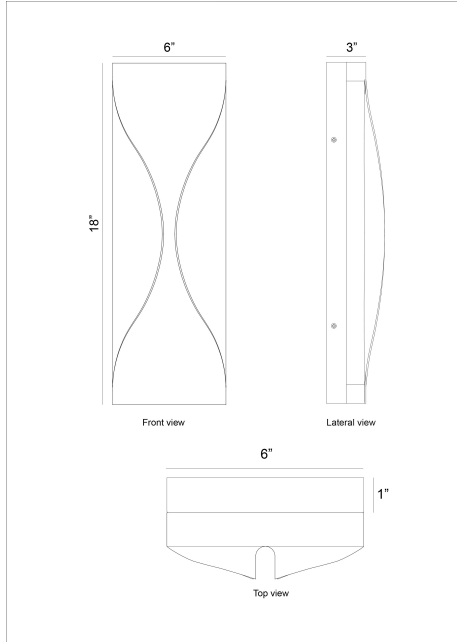

No. : 48972-017
Product Color : SYSAL GOLD BLACK MIX
Product Material : ALUMINUM
Length : 6"
Width : 3"
Height : 18"
Weight : 4LBS

LIGHT SOURCE DETAILS

Number of Bulbs : 1
Light Source : LED
Light Source Type : INTEGRATED LED
Input Voltage : 120V
Bulb Voltage : 24V
Wattage : 1 X 25W
Total Wattage : 25W
Delivered Lumens : 306LM
Kelvin : 3000K
Bulb Included : YES
Dimmable : YES

OPTIONS AVAILABLE

ITEM NO.	FINISH	SHADE
48972-017	SYSAL GOLD BLACK MIX	

TECHNICAL DETAILS

Hanging Support Type : J-BOX
Beam Angle : 270

PROJECT INFORMATION

Job Name: Date: Type:

Comments: