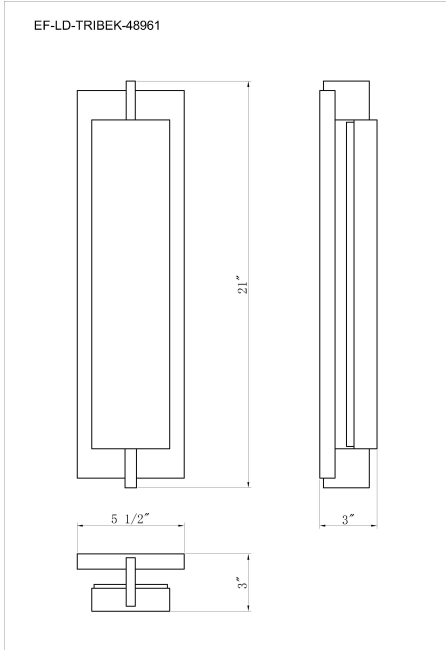

TRIBEK, 21" INTEGRATED LED OUTDOOR WALL SCONCE

PRODUCT DETAILS

No.	:	48961-028
Product Color	:	MATTE BLACK
Product Material	:	STEEL
Length	:	5.5"
Width	:	3"
Height	:	21"
Weight	:	7.2LBS

LIGHT SOURCE DETAILS

Number of Bulbs	:	1
Light Source	:	LED
Light Source Type	:	INTEGRATED LED
Input Voltage	:	120V
Bulb Voltage	:	120V
Wattage	:	1 X 18W
Total Wattage	:	18W
Delivered Lumens	:	119LM
Kelvin	:	3000K
CRI	:	90
Bulb Included	:	YES
Dimmable	:	YES

OPTIONS AVAILABLE

ITEM NO.	FINISH	SHADE
48961-011	GOLD	
48961-028	MATTE BLACK	

TECHNICAL DETAILS

Hanging Support Type	:	J-BOX
Beam Angle	:	270

PROJECT INFORMATION

 Job Name: Date: Type:

 Comments: