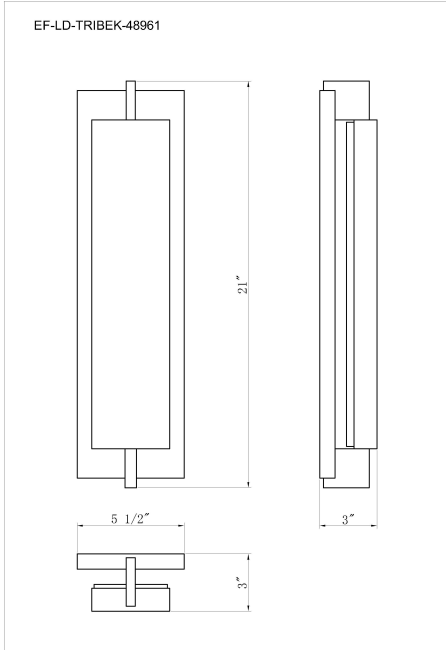

TEL 905.695.2055 toll free 1.800.660.5391
FAX 905.695.2056 toll free 1.800.660.5390

33 West Beaver Creek Road Richmond Hill, Ontario Canada L4B 1L8

TRIBEK, 21" INTEGRATED LED OUTDOOR WALL SCONCE

PRODUCT DETAILS

No. : 48961-011
Product Color : GOLD
Product Material : STEEL
Length : 5.5"
Width : 3"
Height : 21"
Weight : 7.2LBS

LIGHT SOURCE DETAILS

Number of Bulbs : 1
Light Source : LED
Light Source Type : INTEGRATED LED
Input Voltage : 120V
Bulb Voltage : 120V
Wattage : 1 X 18W
Total Wattage : 18W
Delivered Lumens : 119LM
Kelvin : 3000K
CRI : 90
Bulb Included : YES
Dimmable : YES

TECHNICAL DETAILS

Hanging Support Type : J-BOX
Beam Angle : 270

OPTIONS AVAILABLE

ITEM NO.	FINISH	SHADE
48961-011	GOLD	
48961-028	MATTE BLACK	

PROJECT INFORMATION

Job Name: Date: Type:

Comments: