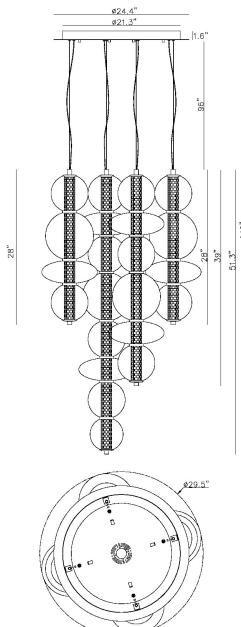

ATOMO, 4-LIGHT 50" INTEGRATED LED MULTI DROP CHANDELIER

PRODUCT DETAILS

No.	:	48960-021
Product Color	:	CHROME
Product Material	:	STEEL
Shade / Accent Colour	:	GLASS
Shade / Accent Material	:	GLASS
Diameter	:	30"
Height	:	50"
Weight	:	40.9LBS

LIGHT SOURCE DETAILS

Number of Bulbs	:	4
Light Source	:	LED
Light Source Type	:	INTEGRATED LED
Input Voltage	:	120V
Bulb Voltage	:	24V
Wattage	:	4 X 22.5W
Total Wattage	:	102W
Delivered Lumens	:	4612LM
Kelvin	:	3000K
CRI	:	90
Bulb Included	:	YES
Dimmable	:	YES

OPTIONS AVAILABLE

ITEM NO.	FINISH	SHADE
48960-014	GOLD	
48960-021	CHROME	

TECHNICAL DETAILS

Hanging Support Type	:	AIRCRAFT CABLE
Beam Angle	:	360

PROJECT INFORMATION

 Job Name: Date: Type:

 Comments: