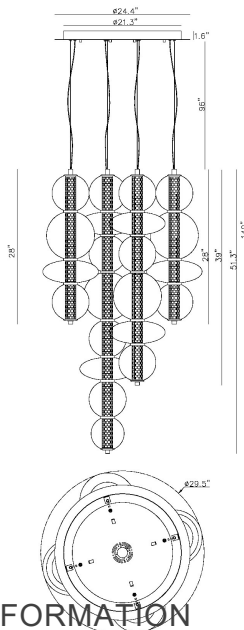

ATOMO, 4-LIGHT 50" INTEGRATED LED MULTI DROP CHANDELIER

PRODUCT DETAILS

No.	:	48960-021
Product Color	:	CHROME
Product Material	:	STEEL
Shade / Accent Colour	:	GLASS
Shade / Accent Material	:	GLASS
Diameter	:	30"
Height	:	50"
Weight	:	40.9LBS

LIGHT SOURCE DETAILS

Number of Bulbs	:	4
Light Source	:	LED
Light Source Type	:	INTEGRATED LED
Input Voltage	:	120V
Bulb Voltage	:	24V
Wattage	:	4 X 22.5W
Total Wattage	:	102W
Delivered Lumens	:	4612LM
Kelvin	:	3000K
CRI	:	90
Bulb Included	:	YES
Dimmable	:	YES

OPTIONS AVAILABLE

ITEM NO.	FINISH	SHADE
48960-014	GOLD	
48960-021	CHROME	
48960-038		

TECHNICAL DETAILS

Hanging Support Type	:	AIRCRAFT CABLE
Beam Angle	:	360

PROJECT INFORMATION

 Job Name: Date: Type:

 Comments: