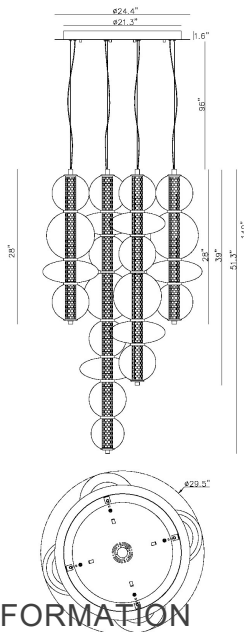

ATOMO, 4-LIGHT 50" INTEGRATED LED MULTI DROP CHANDELIER

PRODUCT DETAILS

No.	:	48960-014
Product Color	:	GOLD
Product Material	:	STEEL
Shade / Accent Colour	:	GLASS
Shade / Accent Material	:	GLASS
Diameter	:	30"
Height	:	50"
Weight	:	40.9LBS

LIGHT SOURCE DETAILS

Number of Bulbs	:	4
Light Source	:	LED
Light Source Type	:	INTEGRATED LED
Input Voltage	:	120V
Bulb Voltage	:	24V
Wattage	:	4 X 22.5W
Total Wattage	:	102W
Delivered Lumens	:	4612LM
Kelvin	:	3000K
CRI	:	90
Bulb Included	:	YES
Dimmable	:	YES

OPTIONS AVAILABLE

ITEM NO.	FINISH	SHADE
48960-014	GOLD	
48960-021	CHROME	
48960-038		

TECHNICAL DETAILS

Hanging Support Type	:	AIRCRAFT CABLE
Beam Angle	:	360

PROJECT INFORMATION

Job Name: Date: Type:

Comments: