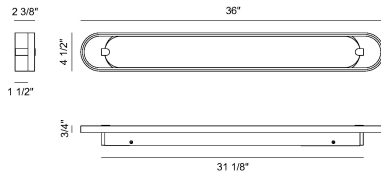

### PRODUCT DETAILS

No.	:	48956-024
Product Color	:	MATTE BLACK
Product Material	:	STEEL
Shade / Accent Colour	:	ALABASTER
Shade / Accent Material	:	ALABASTER
Length	:	36"
Height	:	4.25"
Weight	:	10LBS

### TECHNICAL DETAILS

Hanging Support Type	:	J-BOX
Beam Angle	:	180