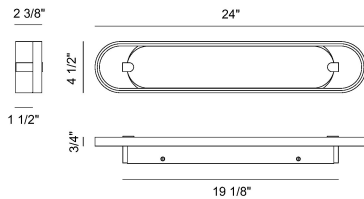

NOGA, 24" INTEGRATED LED VANITY

PRODUCT DETAILS

No.	:	48955-010
Product Color	:	GOLD
Product Material	:	STEEL
Shade / Accent Colour	:	ALABASTER
Shade / Accent Material	:	ALABASTER
Length	:	24"
Height	:	4.25"
Weight	:	5.9LBS

TECHNICAL DETAILS

Hanging Support Type	:	J-BOX
Beam Angle	:	180

OPTIONS AVAILABLE

ITEM NO.	FINISH	SHADE
48955-010	GOLD	
48955-027	MATTE BLACK	

PROJECT INFORMATION

 Job Name: Date: Type:

 Comments: