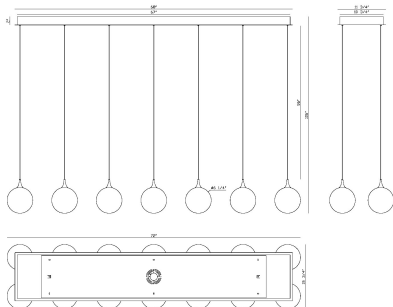

IISSA, 14-LIGHT 72" INTEGRATED LED MULTI DROP CHANDELIER

PRODUCT DETAILS

No.	:	48940-043
Product Color	:	GOLD-BLACK MIX
Product Material	:	STEEL
Shade / Accent Colour	:	MIXED
Shade / Accent Material	:	GLASS
Length	:	72"
Width	:	15.5"
Height	:	8.5"
Weight	:	32.6LBS

LIGHT SOURCE DETAILS

Number of Bulbs	:	14
Light Source	:	LED
Light Source Type	:	INTEGRATED LED
Input Voltage	:	120V
Bulb Voltage	:	24V
Wattage	:	14 X 4.5W
Total Wattage	:	63W
Delivered Lumens	:	1771LM
Kelvin	:	3000K
CRI	:	90
Bulb Included	:	YES
Dimmable	:	YES

TECHNICAL DETAILS

Hanging Support Type	:	WIRE
Beam Angle	:	360

PROJECT INFORMATION

 Job Name: Date: Type:

 Comments: