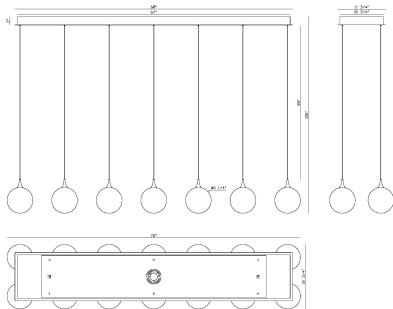

IISSA, 14-LIGHT 72" INTEGRATED LED MULTI DROP CHANDELIER

PRODUCT DETAILS

No.	:	48940-030
Product Color	:	GOLD-BLACK MIX
Product Material	:	STEEL
Shade / Accent Colour	:	AMBER
Shade / Accent Material	:	GLASS
Length	:	72"
Width	:	15.5"
Height	:	8.5"
Weight	:	32.6LBS

LIGHT SOURCE DETAILS

Number of Bulbs	:	14
Light Source	:	LED
Light Source Type	:	INTEGRATED LED
Input Voltage	:	120V
Bulb Voltage	:	24V
Wattage	:	14 X 4.5W
Total Wattage	:	63W
Delivered Lumens	:	1771LM
Kelvin	:	3000K
CRI	:	90
Bulb Included	:	YES
Dimmable	:	YES

TECHNICAL DETAILS

Hanging Support Type	:	WIRE
Beam Angle	:	360

PROJECT INFORMATION

 Job Name: Date: Type:

 Comments: