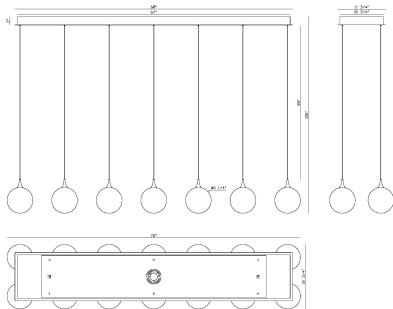

IISSA, 14-LIGHT 72" INTEGRATED LED MULTI DROP CHANDELIER

PRODUCT DETAILS

No.	:	48940-023
Product Color	:	GOLD-BLACK MIX
Product Material	:	STEEL
Shade / Accent Colour	:	SMOKE
Shade / Accent Material	:	GLASS
Length	:	72"
Width	:	15.5"
Height	:	8.5"
Weight	:	32.6LBS

LIGHT SOURCE DETAILS

Number of Bulbs	:	14
Light Source	:	LED
Light Source Type	:	INTEGRATED LED
Input Voltage	:	120V
Bulb Voltage	:	24V
Wattage	:	14 X 4.5W
Total Wattage	:	63W
Delivered Lumens	:	1771LM
Kelvin	:	3000K
CRI	:	90
Bulb Included	:	YES
Dimmable	:	YES

TECHNICAL DETAILS

Hanging Support Type	:	WIRE
Beam Angle	:	360

PROJECT INFORMATION

Job Name: Date: Type:

Comments: