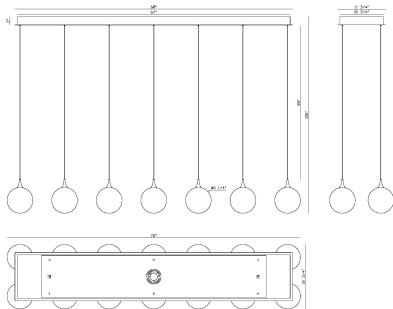

IISSA, 14-LIGHT 72" INTEGRATED LED MULTI DROP CHANDELIER

PRODUCT DETAILS

No.	:	48939-045
Product Color	:	MATTE BLACK
Product Material	:	STEEL
Shade / Accent Colour	:	MIXED
Shade / Accent Material	:	GLASS
Length	:	72"
Width	:	15.5"
Height	:	8.5"
Weight	:	32.6LBS

LIGHT SOURCE DETAILS

Number of Bulbs	:	14
Light Source	:	LED
Light Source Type	:	INTEGRATED LED
Input Voltage	:	120V
Bulb Voltage	:	24V
Wattage	:	14 X 4.5W
Total Wattage	:	63W
Delivered Lumens	:	1771LM
Kelvin	:	3000K
CRI	:	90
Bulb Included	:	YES
Dimmable	:	YES

Hanging Support Type	:	WIRE
Beam Angle	:	360

PROJECT INFORMATION

Job Name: Date: Type:

Comments: