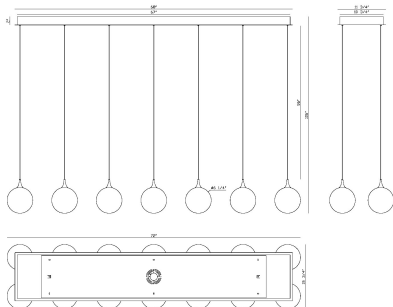

TECHNICAL DETAILS

Hanging Support Type	:	WIRE
Beam Angle	:	360

PROJECT INFORMATION

Job Name: Date: Type:

Comments: