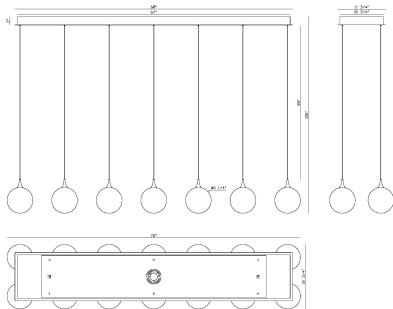

## PRODUCT DETAILS

|                         |   |             |
|-------------------------|---|-------------|
| No.                     | : | 48939-010   |
| Product Color           | : | MATTE BLACK |
| Product Material        | : | STEEL       |
| Shade / Accent Colour   | : | CLEAR       |
| Shade / Accent Material | : | GLASS       |
| Length                  | : | 72"         |
| Width                   | : | 15.5"       |
| Height                  | : | 8.5"        |
| Weight                  | : | 32.6LBS     |

## LIGHT SOURCE DETAILS

|                   |   |                |
|-------------------|---|----------------|
| Number of Bulbs   | : | 14             |
| Light Source      | : | LED            |
| Light Source Type | : | INTEGRATED LED |
| Input Voltage     | : | 120V           |
| Bulb Voltage      | : | 24V            |
| Wattage           | : | 14 X 4.5W      |
| Total Wattage     | : | 63W            |
| Delivered Lumens  | : | 1771LM         |
| Kelvin            | : | 3000K          |
| CRI               | : | 90             |
| Bulb Included     | : | YES            |
| Dimmable          | : | YES            |

## TECHNICAL DETAILS

|                      |   |      |
|----------------------|---|------|
| Hanging Support Type | : | WIRE |
| Beam Angle           | : | 360  |