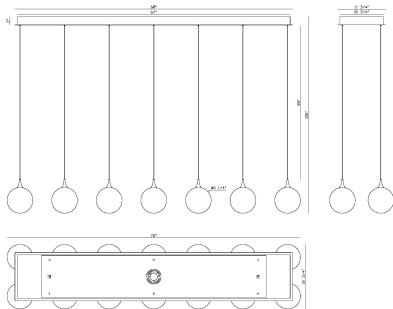

IISSA, 14-LIGHT 72" INTEGRATED LED MULTI DROP CHANDELIER

PRODUCT DETAILS

No.	:	48938-040
Product Color	:	GOLD
Product Material	:	STEEL
Shade / Accent Colour	:	MIXED
Shade / Accent Material	:	GLASS
Length	:	72"
Width	:	15.5"
Height	:	8.5"
Weight	:	32.6LBS

LIGHT SOURCE DETAILS

Number of Bulbs	:	14
Light Source	:	LED
Light Source Type	:	INTEGRATED LED
Input Voltage	:	120V
Bulb Voltage	:	24V
Wattage	:	14 X 4.5W
Total Wattage	:	63W
Delivered Lumens	:	1771LM
Kelvin	:	3000K
CRI	:	90
Bulb Included	:	YES
Dimmable	:	YES

OPTIONS AVAILABLE

ITEM NO.	FINISH	SHADE
48938-013	GOLD	GLOBE CLEAR GLASS
48938-020	GOLD	GLOBE SMOKED GLASS
48938-037	GOLD	GLOBE AMBER GLASS
48938-040	GOLD	GLOBE MIXED GLASS

TECHNICAL DETAILS

Hanging Support Type	:	WIRE
Beam Angle	:	360