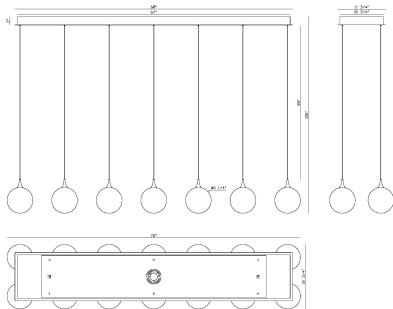

IISSA, 14-LIGHT 72" INTEGRATED LED MULTI DROP CHANDELIER

PRODUCT DETAILS

No.	:	48938-037
Product Color	:	GOLD
Product Material	:	STEEL
Shade / Accent Colour	:	AMBER
Shade / Accent Material	:	GLASS
Length	:	72"
Width	:	15.5"
Height	:	8.5"
Weight	:	32.6LBS

LIGHT SOURCE DETAILS

Number of Bulbs	:	14
Light Source	:	LED
Light Source Type	:	INTEGRATED LED
Input Voltage	:	120V
Bulb Voltage	:	24V
Wattage	:	14 X 4.5W
Total Wattage	:	63W
Delivered Lumens	:	1771LM
Kelvin	:	3000K
CRI	:	90
Bulb Included	:	YES
Dimmable	:	YES

OPTIONS AVAILABLE

ITEM NO.	FINISH	SHADE
48938-013	GOLD	GLOBE CLEAR GLASS
48938-020	GOLD	GLOBE SMOKED GLASS
48938-037	GOLD	GLOBE AMBER GLASS
48938-040	GOLD	GLOBE MIXED GLASS

TECHNICAL DETAILS

Hanging Support Type	:	WIRE
Beam Angle	:	360