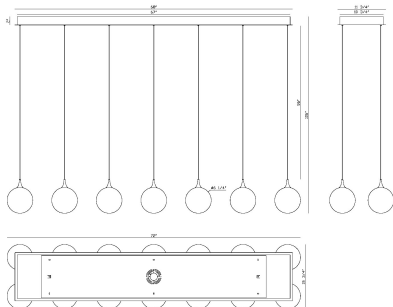

## PRODUCT DETAILS

No.	:	48938-020
Product Color	:	GOLD
Product Material	:	STEEL
Shade / Accent Colour	:	SMOKE
Shade / Accent Material	:	GLASS
Length	:	72"
Width	:	15.5"
Height	:	8.5"
Weight	:	32.6LBS

## LIGHT SOURCE DETAILS

Number of Bulbs	:	14
Light Source	:	LED
Light Source Type	:	INTEGRATED LED
Input Voltage	:	120V
Bulb Voltage	:	24V
Wattage	:	14 X 4.5W
Total Wattage	:	63W
Delivered Lumens	:	1771LM
Kelvin	:	3000K
CRI	:	90
Bulb Included	:	YES
Dimmable	:	YES

## TECHNICAL DETAILS

Hanging Support Type	:	WIRE
Beam Angle	:	360