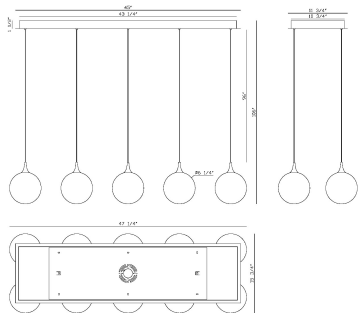

## PRODUCT DETAILS

No.	:	48934-039
Product Color	:	GOLD-BLACK MIX
Product Material	:	STEEL
Shade / Accent Colour	:	AMBER
Shade / Accent Material	:	GLASS
Length	:	45"
Width	:	12"
Height	:	100"
Weight	:	21.1LBS

## LIGHT SOURCE DETAILS

Number of Bulbs	:	10
Light Source	:	LED
Light Source Type	:	INTEGRATED LED
Input Voltage	:	120V
Bulb Voltage	:	24V
Wattage	:	10 X 4.5W
Total Wattage	:	45W
Delivered Lumens	:	1645LM
Kelvin	:	3000K
CRI	:	90
Bulb Included	:	YES
Dimmable	:	YES

## TECHNICAL DETAILS

Hanging Support Type	:	WIRE
Beam Angle	:	360