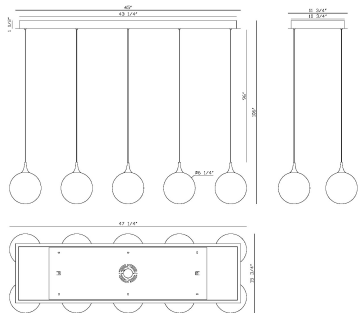

## PRODUCT DETAILS

No.	:	48934-022
Product Color	:	GOLD-BLACK MIX
Product Material	:	STEEL
Shade / Accent Colour	:	SMOKE
Shade / Accent Material	:	GLASS
Length	:	45"
Width	:	12"
Height	:	100"
Weight	:	21.1LBS

## LIGHT SOURCE DETAILS

Number of Bulbs	:	10
Light Source	:	LED
Light Source Type	:	INTEGRATED LED
Input Voltage	:	120V
Bulb Voltage	:	24V
Wattage	:	10 X 4.5W
Total Wattage	:	45W
Delivered Lumens	:	1645LM
Kelvin	:	3000K
CRI	:	90
Bulb Included	:	YES
Dimmable	:	YES

## TECHNICAL DETAILS

Hanging Support Type	:	WIRE
Beam Angle	:	360