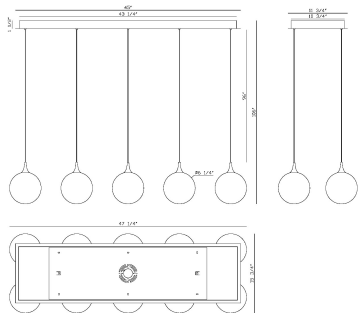

IISSA, 10-LIGHT 47" INTEGRATED LED MULTI DROP CHANDELIER

PRODUCT DETAILS

No.	:	48934-015
Product Color	:	GOLD-BLACK MIX
Product Material	:	STEEL
Shade / Accent Colour	:	CLEAR
Shade / Accent Material	:	GLASS
Length	:	45"
Width	:	12"
Height	:	100"
Weight	:	21.1LBS

LIGHT SOURCE DETAILS

Number of Bulbs	:	10
Light Source	:	LED
Light Source Type	:	INTEGRATED LED
Input Voltage	:	120V
Bulb Voltage	:	24V
Wattage	:	10 X 4.5W
Total Wattage	:	45W
Delivered Lumens	:	1645LM
Kelvin	:	3000K
CRI	:	90
Bulb Included	:	YES
Dimmable	:	YES

TECHNICAL DETAILS

Hanging Support Type	:	WIRE
Beam Angle	:	360

PROJECT INFORMATION

 Job Name: Date: Type:

 Comments: