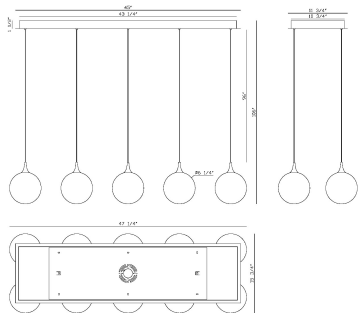

IISSA, 10-LIGHT 47" INTEGRATED LED MULTI DROP CHANDELIER

PRODUCT DETAILS

No.	:	48932-046
Product Color	:	GOLD
Product Material	:	STEEL
Shade / Accent Colour	:	MIXED
Shade / Accent Material	:	GLASS
Diameter	:	15.5"
Height	:	8.5"
Weight	:	21.1LBS

LIGHT SOURCE DETAILS

Number of Bulbs	:	10
Light Source	:	LED
Light Source Type	:	INTEGRATED LED
Input Voltage	:	120V
Bulb Voltage	:	24V
Wattage	:	10 X 4.5W
Total Wattage	:	45W
Delivered Lumens	:	1645LM
Kelvin	:	3000K
CRI	:	90
Bulb Included	:	YES
Dimmable	:	YES

OPTIONS AVAILABLE

ITEM NO.	FINISH	SHADE
48932-011	GOLD	GLOBE CLEAR GLASS
48932-028	GOLD	GLOBE SMOKED GLASS
48932-035	GOLD	GLOBE AMBER GLASS
48932-046	GOLD	GLOBE MIXED GLASS

TECHNICAL DETAILS

Hanging Support Type	:	WIRE
Beam Angle	:	360