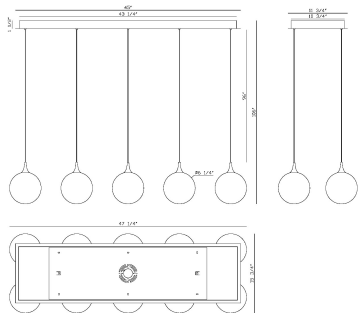

IISSA, 10-LIGHT 47" INTEGRATED LED MULTI DROP CHANDELIER

PRODUCT DETAILS

No.	:	48932-035
Product Color	:	GOLD
Product Material	:	STEEL
Shade / Accent Colour	:	AMBER
Shade / Accent Material	:	GLASS
Diameter	:	15.5"
Height	:	8.5"
Weight	:	21.1LBS

LIGHT SOURCE DETAILS

Number of Bulbs	:	10
Light Source	:	LED
Light Source Type	:	INTEGRATED LED
Input Voltage	:	120V
Bulb Voltage	:	24V
Wattage	:	10 X 4.5W
Total Wattage	:	45W
Delivered Lumens	:	1645LM
Kelvin	:	3000K
CRI	:	90
Bulb Included	:	YES
Dimmable	:	YES

OPTIONS AVAILABLE

ITEM NO.	FINISH	SHADE
48932-011	GOLD	GLOBE CLEAR GLASS
48932-028	GOLD	GLOBE SMOKED GLASS
48932-035	GOLD	GLOBE AMBER GLASS
48932-046	GOLD	GLOBE MIXED GLASS

TECHNICAL DETAILS

Hanging Support Type	:	WIRE
Beam Angle	:	360