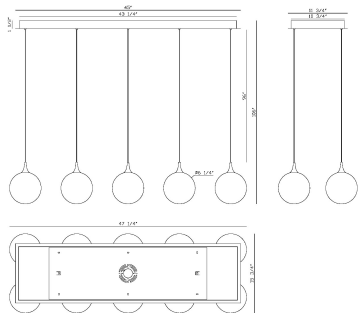

IISSA, 10-LIGHT 47" INTEGRATED LED MULTI DROP CHANDELIER

PRODUCT DETAILS

No.	:	48932-011
Product Color	:	GOLD
Product Material	:	STEEL
Shade / Accent Colour	:	CLEAR
Shade / Accent Material	:	GLASS
Diameter	:	15.5"
Height	:	8.5"
Weight	:	21.1LBS

LIGHT SOURCE DETAILS

Number of Bulbs	:	10
Light Source	:	LED
Light Source Type	:	INTEGRATED LED
Input Voltage	:	120V
Bulb Voltage	:	24V
Wattage	:	10 X 4.5W
Total Wattage	:	45W
Delivered Lumens	:	1645LM
Kelvin	:	3000K
CRI	:	90
Bulb Included	:	YES
Dimmable	:	YES

OPTIONS AVAILABLE

ITEM NO.	FINISH	SHADE
48932-011	GOLD	GLOBE CLEAR GLASS
48932-028	GOLD	GLOBE SMOKED GLASS
48932-035	GOLD	GLOBE AMBER GLASS
48932-046	GOLD	GLOBE MIXED GLASS

TECHNICAL DETAILS

Hanging Support Type	:	WIRE
Beam Angle	:	360