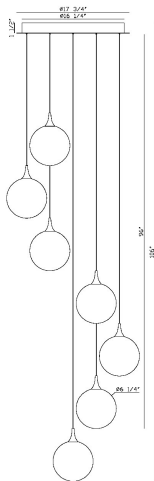

IISSA, 7-LIGHT 21" INTEGRATED LED MULTI DROP CHANDELIER

PRODUCT DETAILS

No.	:	48930-031
Product Color	:	GOLD-BLACK MIX
Product Material	:	STEEL
Shade / Accent Colour	:	AMBER
Shade / Accent Material	:	GLASS
Diameter	:	21"
Height	:	8.5"
Weight	:	11.4LBS

LIGHT SOURCE DETAILS

Number of Bulbs	:	7
Light Source	:	LED
Light Source Type	:	INTEGRATED LED
Input Voltage	:	120V
Bulb Voltage	:	24V
Wattage	:	7 X 4.5W
Total Wattage	:	31.5W
Delivered Lumens	:	942LM
Kelvin	:	3000K
CRI	:	90
Bulb Included	:	YES
Dimmable	:	YES

TECHNICAL DETAILS

Hanging Support Type	:	WIRE
Beam Angle	:	360

PROJECT INFORMATION

 Job Name: Date: Type:

 Comments: